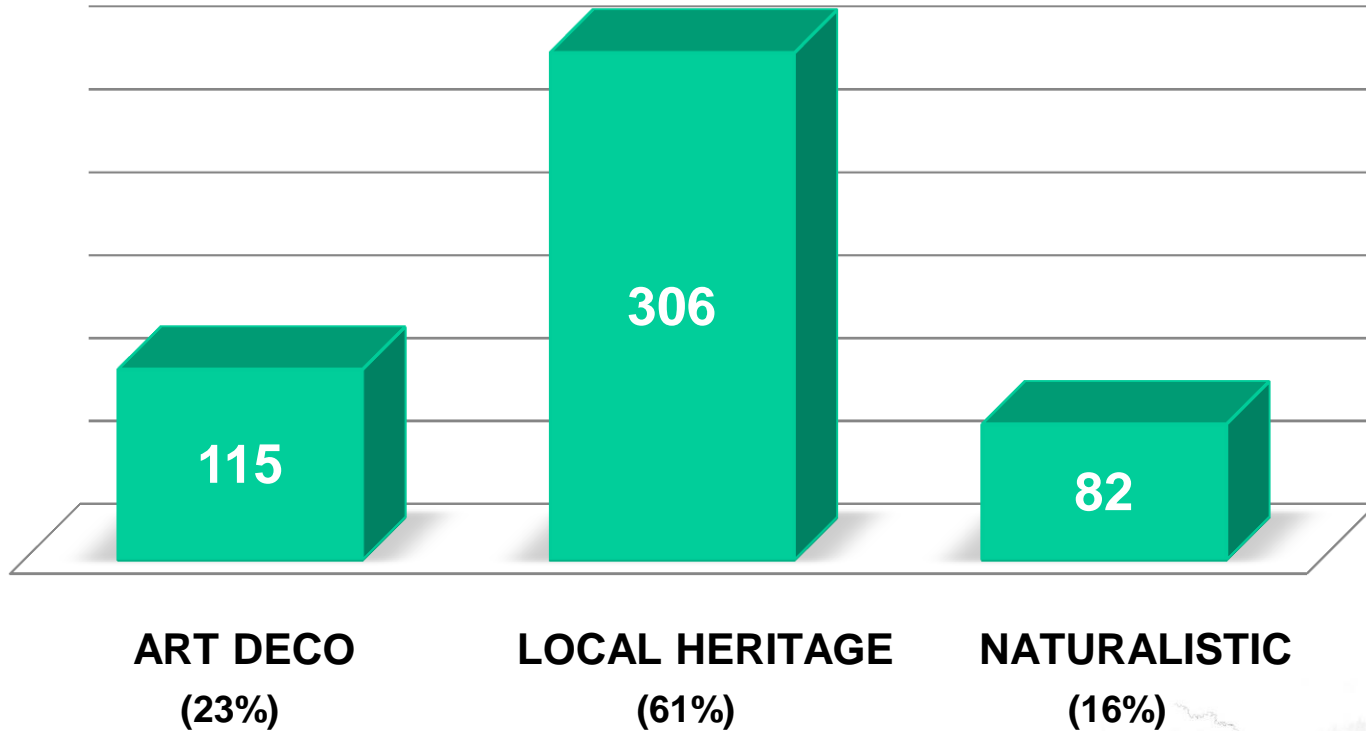

COMMUNITY OUTREACH

- CONCEPTUAL DESIGN VOTING RESULTS

McBean Park Drive Bridge Replacement

Local Heritage Concept Architecture McBean Park Drive Bridge Lincoln, CA

CHARACTER IMAGES

Tile Inlay

Art Deco Concept Architecture McBean Park Drive Bridge Lincoln, CA