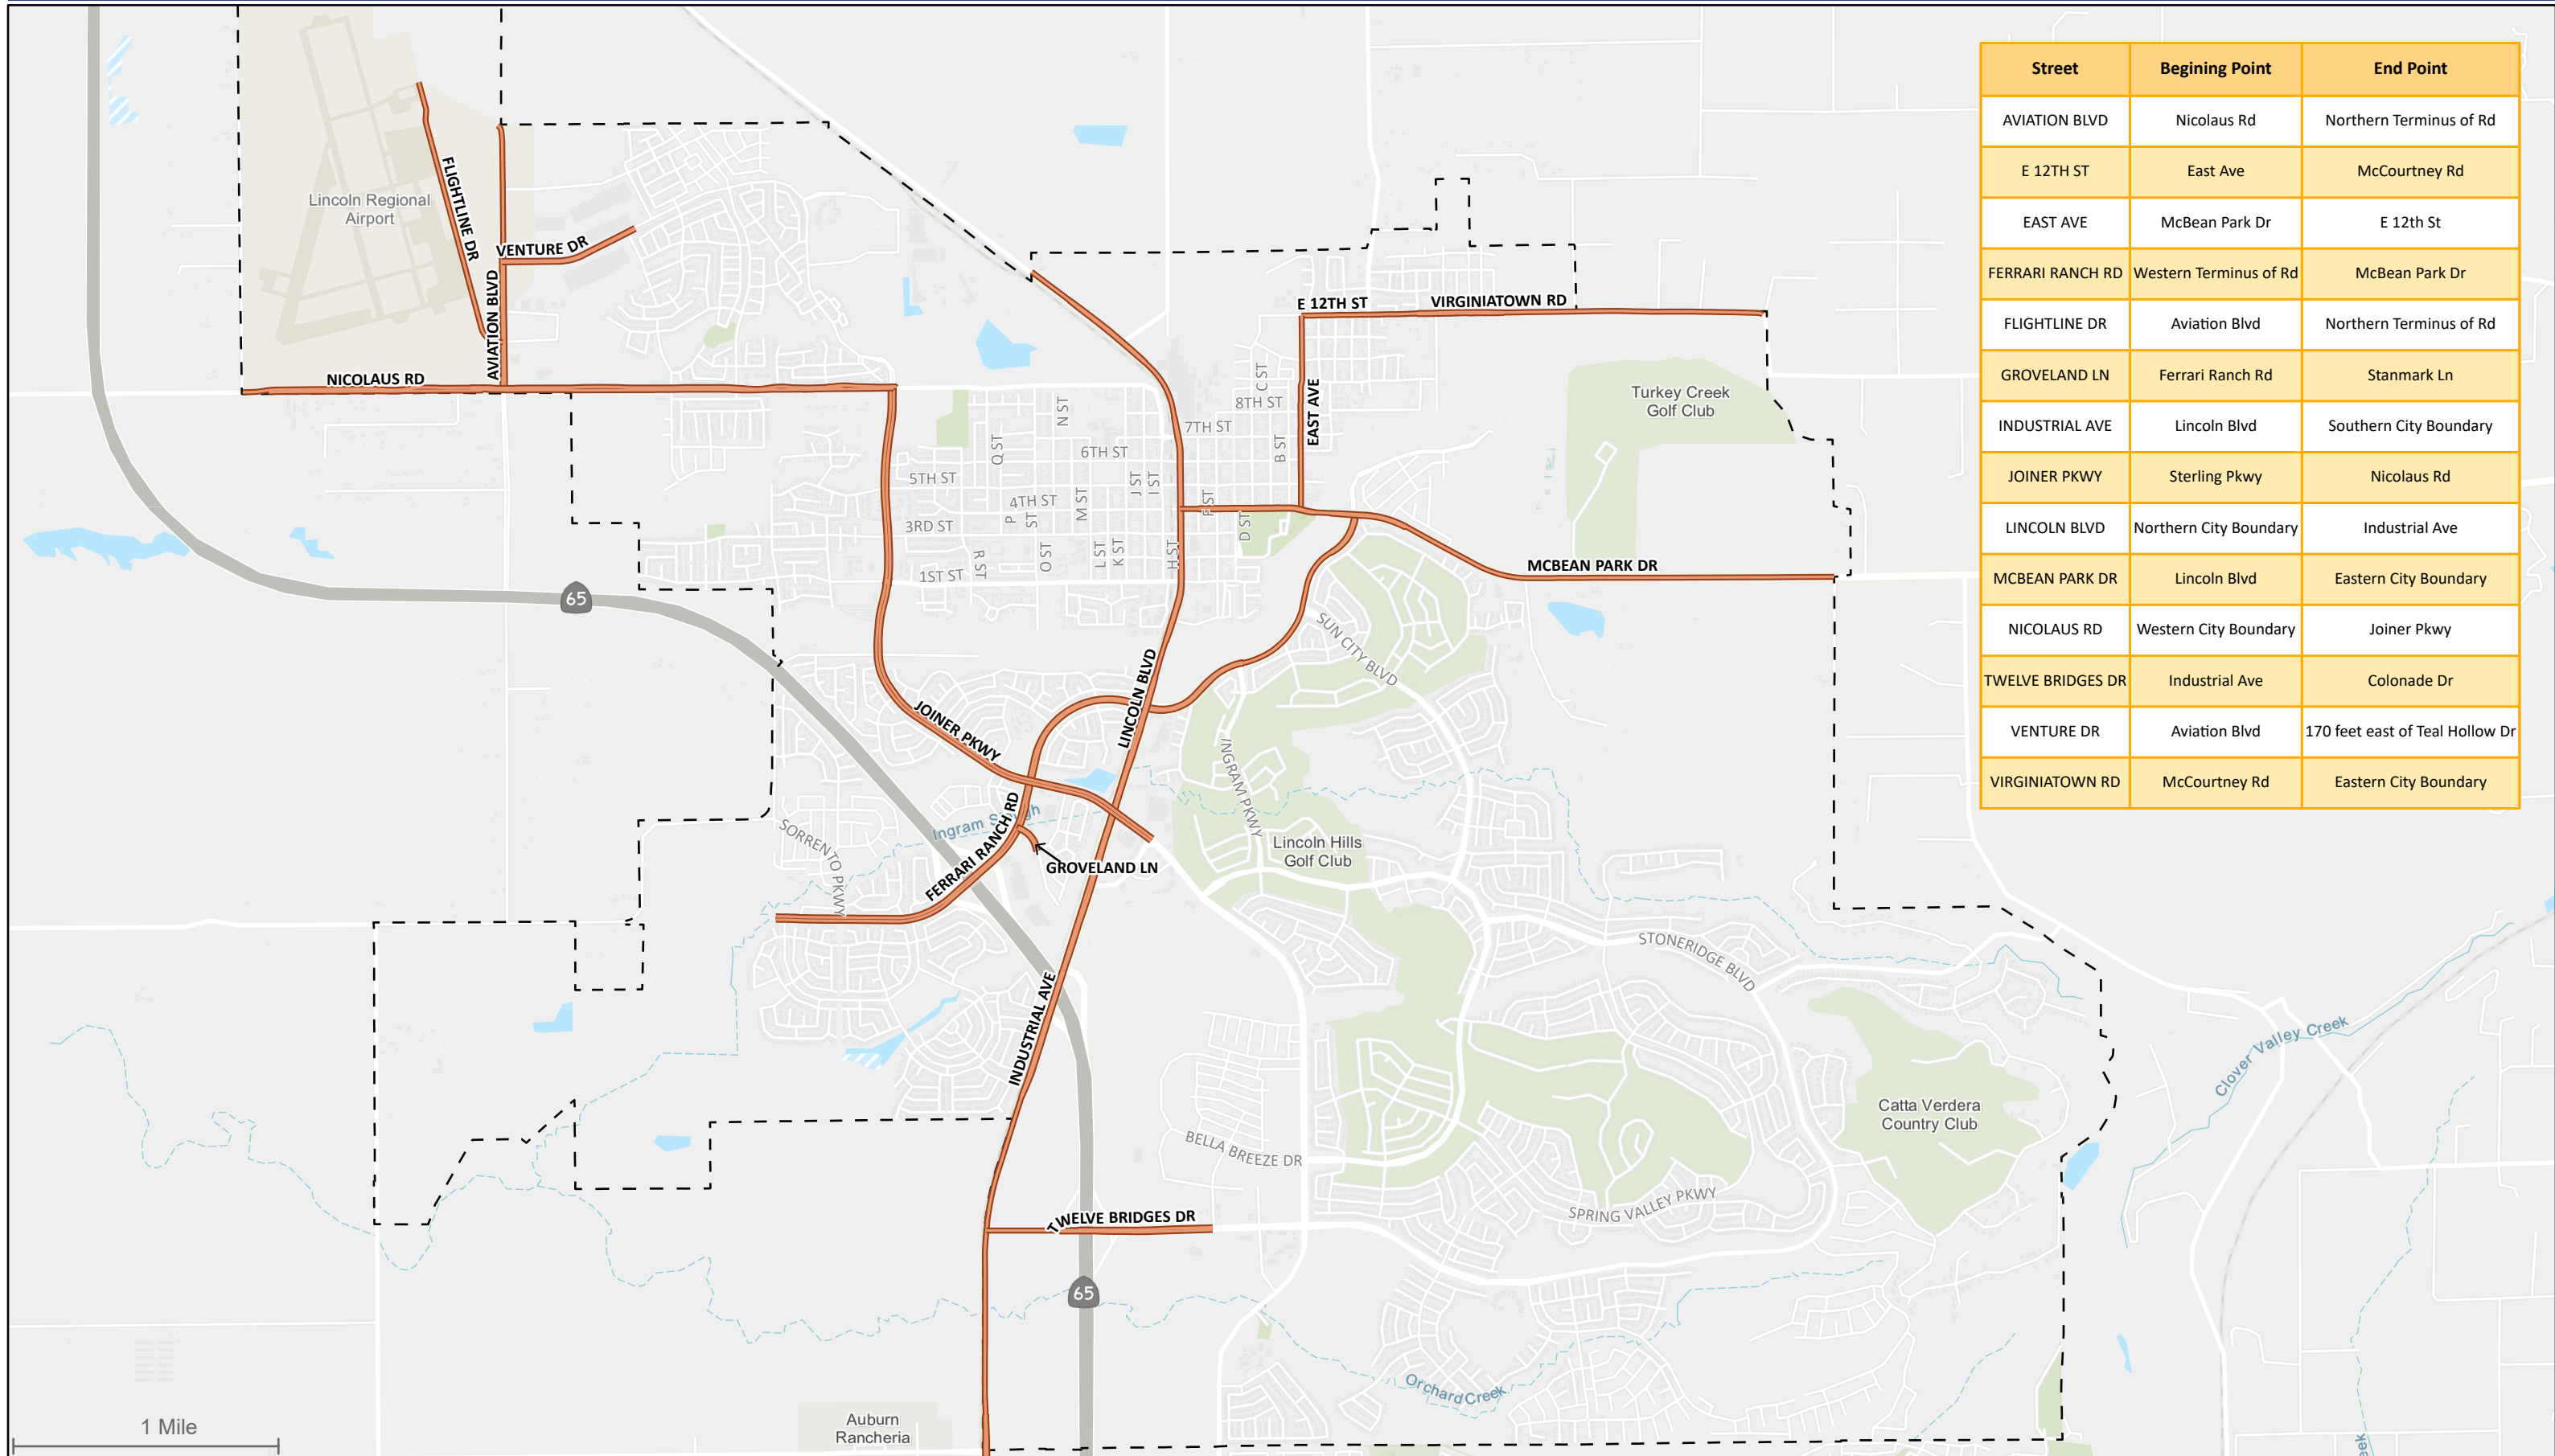

# STAA Truck Routes Map

September 17, 2021

Street	Beginning Point	End Point
AVIATION BLVD	Nicolaus Rd	Northern Terminus of Rd
E 12TH ST	East Ave	McCourtney Rd
EAST AVE	McBean Park Dr	E 12th St
FERRARI RANCH RD	Western Terminus of Rd	McBean Park Dr
FLIGHTLINE DR	Aviation Blvd	Northern Terminus of Rd
GROVELAND LN	Ferrari Ranch Rd	Stanmark Ln
INDUSTRIAL AVE	Lincoln Blvd	Southern City Boundary
JOINER PKWY	Sterling Pkwy	Nicolaus Rd
LINCOLN BLVD	Northern City Boundary	Industrial Ave
MCBEAN PARK DR	Lincoln Blvd	Eastern City Boundary
NICOLAUS RD	Western City Boundary	Joiner Pkwy
TWELVE BRIDGES DR	Industrial Ave	Colonade Dr
VENTURE DR	Aviation Blvd	170 feet east of Teal Hollow Dr
VIRGINIATOWN RD	McCourtney Rd	Eastern City Boundary